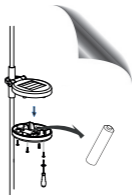

LUXFORM
LIGHTING

1.2V
NIMH
AA
200MAH

**10X SOFTTONE
LED ON STRING**

Art.nr. 19030 Vivero Globe